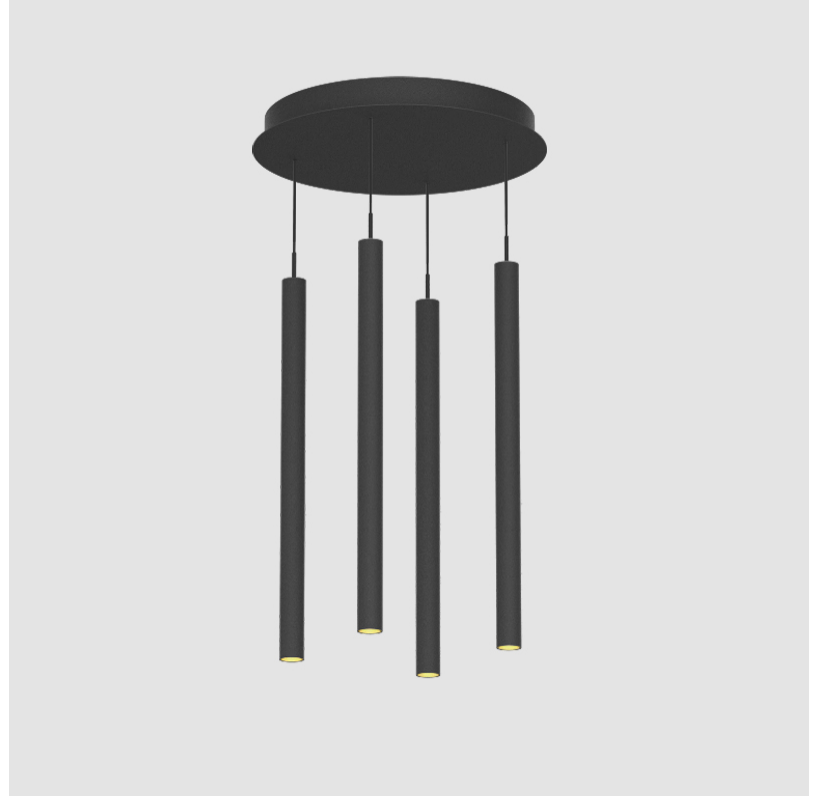

GENERAL

Series: G-Mini Round
Subseries: G-Mini Round Hangover
Brand: Prolight
Division: Architectural
Mounting Type: Suspension
Mounting Location: Ceiling
Subcategory: Spots

PHYSICAL

Shape: Cylinder
Diameter (mm): 347
Diameter (in): 13 11/16
Height (mm): 450
Height (in): 17 11/16
Light Distribution: Direct
Fixture Finish: [SSR / BKV / CWI / CRY / HAB / UFT / ITA / RUA / FTG / MYG / LOD / PUS / FRO / FUP / KIA / POP / BLS / SPG / MEY / GOH / GUM / CHC / COM / ABZ / JAG / OBR / MOS / ROR](#)
Accent Finish: [NOF / COP / MIR / SSS](#)
Fixture Material: [Extruded Aluminum / Steel](#)
Cable Details: [2,000mm/78 3/4" / 4,000mm/157 1/2" - Cable, Black, Green, Orange, Red, White](#)

ELECTRICAL

Lamp Type: LED (Zhaga Standard)
Input Wattage (W): 26
Total Output Wattage (W): 23.7
Dimming: [Tri-Mode (Non-Dimming and Phase Dimming (120Vac only) and 0-10V Dimming)](#)
Driver Included: Yes
Driver Location: Integrated
Driver Type: Constant Current - Universal
Driver Class: Class 2
Input Voltage (V): 120 - 277

LED

Color Temperature (°K): 2700 / 3000 / 3500 / 4000
Max. Delivered Lumen (lm): 1614 / 1709 / 1804 / 1852
Nominal Lumen (lm): 1840 / 1949 / 2057 / 2112
CRI: >90 CRI
Lamp Life (hrs): 50000

OPTICAL

Beam Angle: [20 / 26 / 56](#)

RATINGS AND CERTIFICATIONS

Certified By: Certified for North American Standards
IP rating: IP20