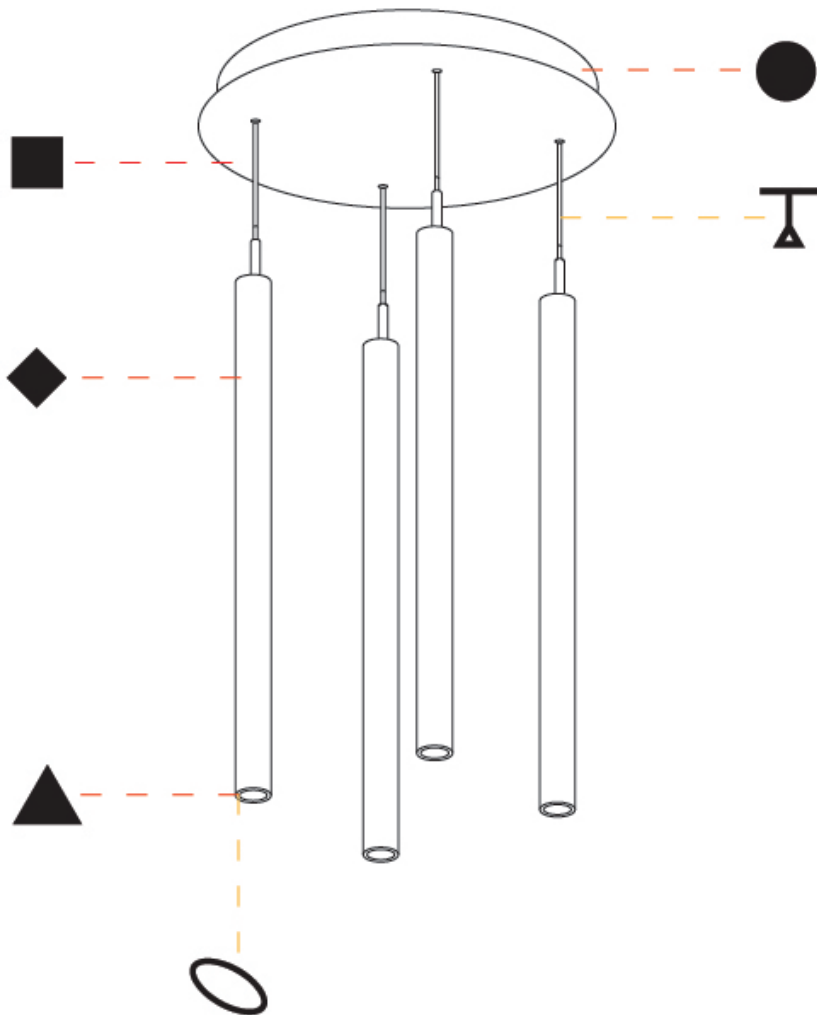

G-MINI ROUND HANGOVER SUSPENSION

A300628-

PROJECT	_____
TYPE	_____
SPECIFIER	_____
QUANTITY	_____
DATE	_____

A