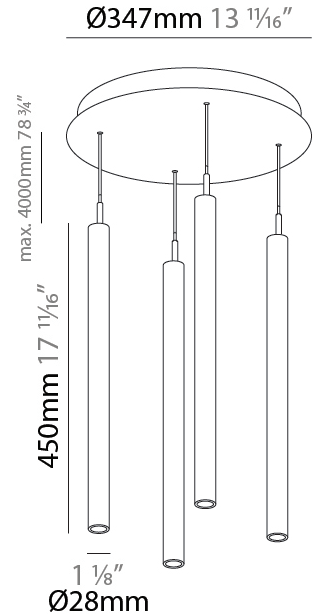

GENERAL

Series: G-Mini Round
Subseries: G-Mini Round Hangover
Brand: Prolight
Division: Architectural
Mounting Type: Suspension
Mounting Location: Ceiling
Subcategory: Spots

PHYSICAL

Shape: Cylinder
Diameter (mm): 347
Diameter (in): 13 11/16
Height (mm): 450
Height (in): 17 11/16
Light Distribution: Direct
Fixture Finish: [SSR / BKV / CWI / CRY / HAB / UFT / ITA / RUA / FTG / MYG / LOD / PUS / FRO / FUP / KIA / POP / BLS / SPG / MEY / GOH / GUM / CHC / COM / ABZ / JAG / OBR / MOS / ROR](#)
Accent Finish: [NOF / COP / MIR / SSS](#)
Fixture Material: [Extruded Aluminum / Steel](#)
Cable Details: [2,000mm/78 3/4" / 4,000mm/157 1/2" - Cable, Black, Green, Orange, Red, White](#)

ELECTRICAL

Lamp Type: LED (Zhaga Standard)
Input Wattage (W): 26
Total Output Wattage (W): 23.7
Dimming: [Tri-Mode (Non-Dimming and Phase Dimming (120Vac only) and 0-10V Dimming)](#)
Driver Included: Yes
Driver Location: Integrated
Driver Type: Constant Current - Universal
Driver Class: Class 2
Input Voltage (V): 120 - 277

LED

Color Temperature (°K): 2700 / 3000 / 3500 / 4000
Max. Delivered Lumen (lm): 1614 / 1709 / 1804 / 1852
Nominal Lumen (lm): 1840 / 1949 / 2057 / 2112
CRI: >90 CRI
Lamp Life (hrs): 50000

OPTICAL

Beam Angle: [20 / 26 / 56](#)

RATINGS AND CERTIFICATIONS

Certified By: Certified for North American Standards
IP rating: IP20