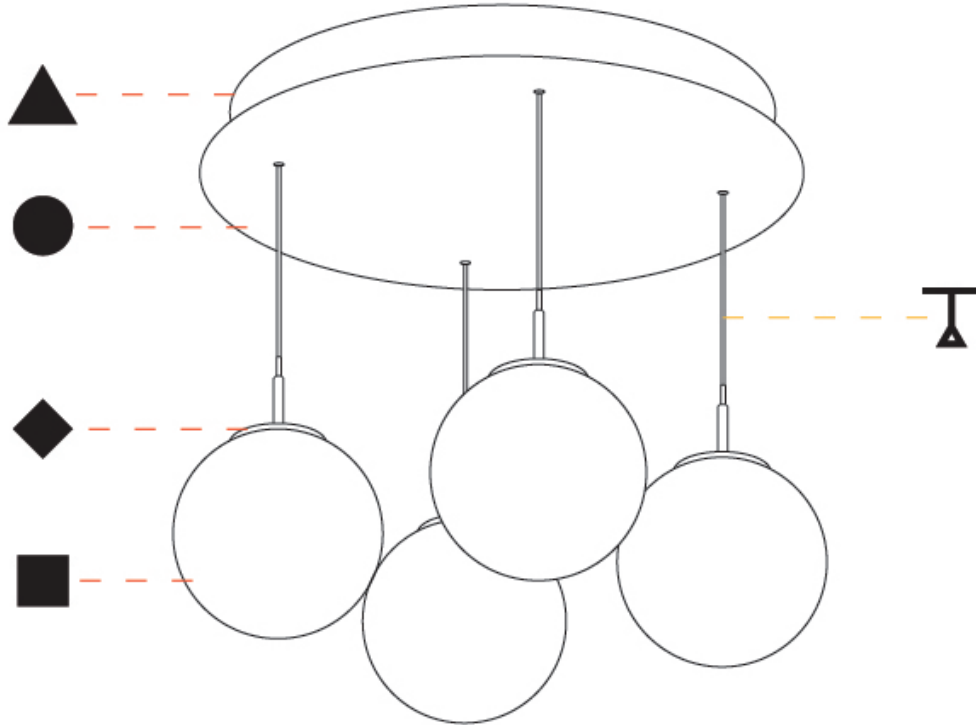

G-MINI ROUND BILO SUSPENSION

A300646-

PROJECT	_____
TYPE	_____
SPECIFIER	_____
QUANTITY	_____
DATE	_____

A