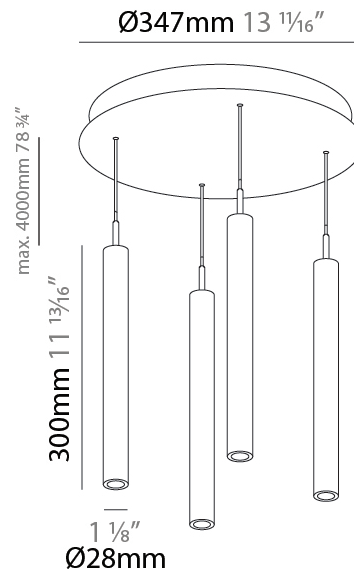

GENERAL

Series: G-Mini Round
Subseries: G-Mini Round Hangover
Brand: Prolight
Division: Architectural
Mounting Type: Suspension
Mounting Location: Ceiling
Subcategory: Spots

PHYSICAL

Shape: Cylinder
Diameter (mm): 347
Diameter (in): 13 13/16
Height (mm): 300
Height (in): 11 13/16
Light Distribution: Direct
Fixture Finish: SSR / BKV / CWI / CRY / HAB / UFT / ITA / RUA / FTG / MYG / LOD / PUS / FRO / FUP / KIA / POP / BLS / SPG / MEY / GOH / GUM / CHC / COM / ABZ / JAG / OBR / MOS / ROR
Accent Finish: NOF / COP / MIR / SSS
Fixture Material: Extruded Aluminum / Steel
Cable Details: 2,000mm/78 3/4" / 4,000mm/157 1/2" - Cable, Black, Green, Orange, Red, White

ELECTRICAL

Lamp Type: LED (Zhaga Standard)
Input Wattage (W): 26
Total Output Wattage (W): 23.7
Dimming: Tri-Mode (Non-Dimming and Phase Dimming (120Vac only) and 0-10V Dimming)
Driver Included: Yes
Driver Location: Integrated
Driver Type: Constant Current - Universal
Driver Class: Class 2
Input Voltage (V): 120 - 277

LED

Color Temperature (°K): 2700 / 3000 / 3500 / 4000
Max. Delivered Lumen (lm): 1614 / 1709 / 1804 / 1852
Nominal Lumen (lm): 1840 / 1949 / 2057 / 2112
CRI: >90 CRI
Lamp Life (hrs): 50000

OPTICAL

Beam Angle: 20 / 26 / 56

RATINGS AND CERTIFICATIONS

Certified By: Certified for North American Standards
IP rating: IP20