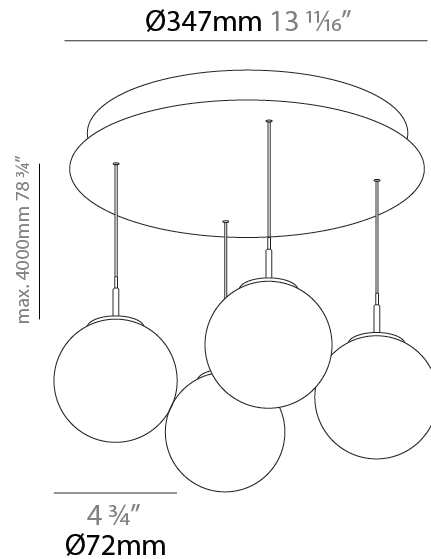

GENERAL

Series: G-Mini Round
Subseries: G-Mini Round Bilo
Brand: Prolicht
Division: Architectural
Mounting Type: Suspension
Mounting Location: Ceiling
Subcategory: Spots

PHYSICAL

Shape: Cylinder
Diameter (mm): 347
Diameter (in): 13 11/16
Height (mm): 120
Height (in): 4 3/4
Light Distribution: Direct
Diffuser: Touch of Color - NOR / OPL / YEL / ORA / RED / BLU / GRN
Fixture Finish: SSR / BKV / CWI / CRY / HAB / UFT / ITA / RUA / FTG / MYG / LOD / PUS / FRO / FUP / KIA / POP / BLS / SPG / MEY / GOH / GUM / CHC / COM / ABZ / JAG / OBR / MOS / ROR
Accent Finish: NOF / COP / MIR / SSS
Fixture Material: Extruded Aluminum / Steel
Cable Details: 2,000mm/78 3/4" / 4,000mm/157 1/2" - Cable, Black, Green, Orange, Red, White

ELECTRICAL

Lamp Type: LED (Zhaga Standard)
Input Wattage (W): 26
Total Output Wattage (W): 23.7
Dimming: Tri-Mode (Non-Dimming and Phase Dimming (120Vac only) and 0-10V Dimming)
Driver Included: Yes
Driver Location: Integrated
Driver Type: Constant Current - Universal
Driver Class: Class 2
Input Voltage (V): 120 - 277

LED

Color Temperature (°K): 2700 / 3000 / 3500 / 4000
Max. Delivered Lumen (lm): 1424 / 1507 / 1591 / 1634
Nominal Lumen (lm): 1840 / 1949 / 2057 / 2112
CRI: >90 CRI
Lamp Life (hrs): 50000

OPTICAL

Beam Angle: 180

RATINGS AND CERTIFICATIONS

Certified By: Certified for North American Standards
IP rating: IP20